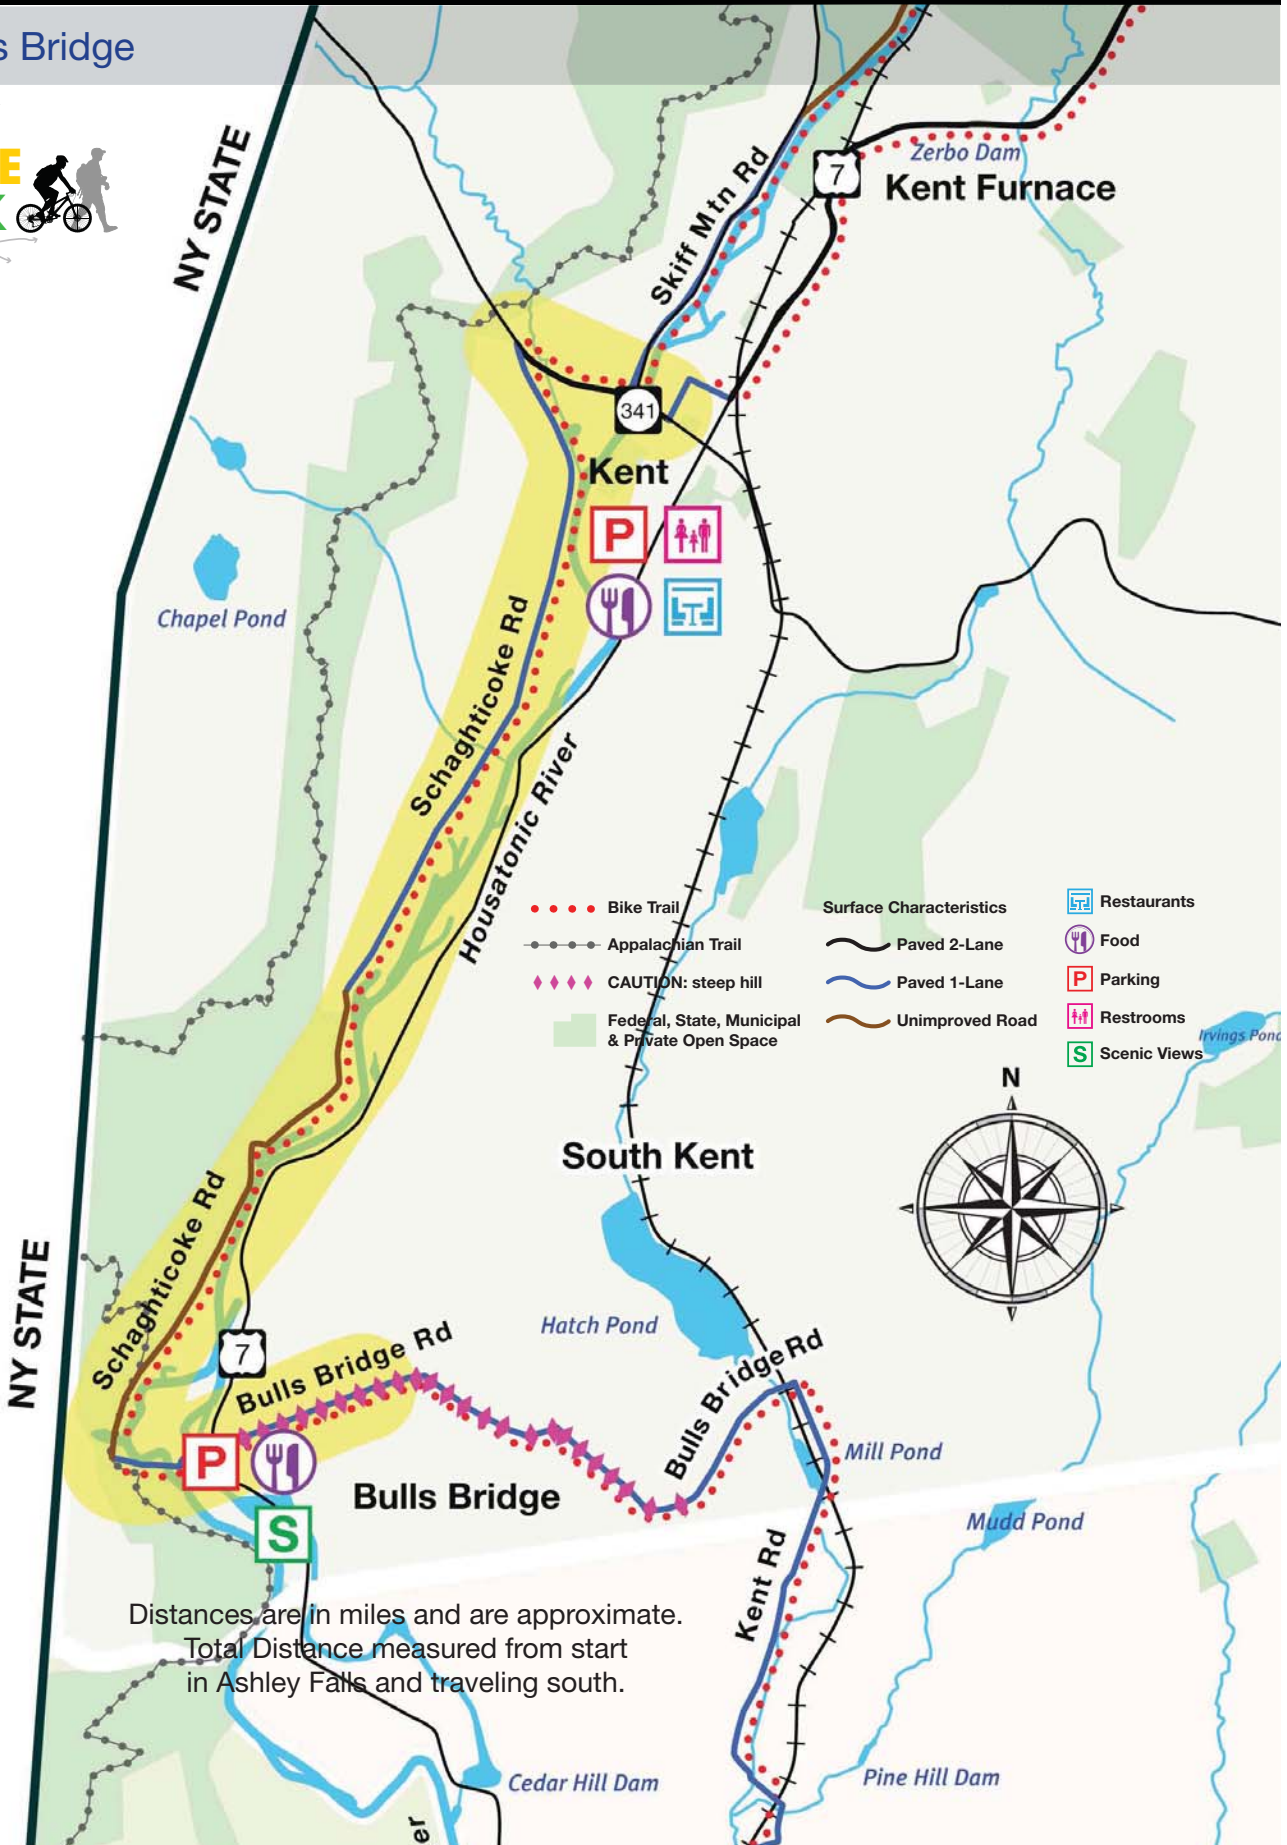

Housatonic Covered Bridge Trail

Kent to Bull's Bridge

A program of the
Upper Housatonic Valley
National Heritage Area

In Partnership
With
National Park Service

Kent to Bull's Bridge

Distances are in miles and are approximate.
Total Distance measured from start
in Ashley Falls and traveling south.